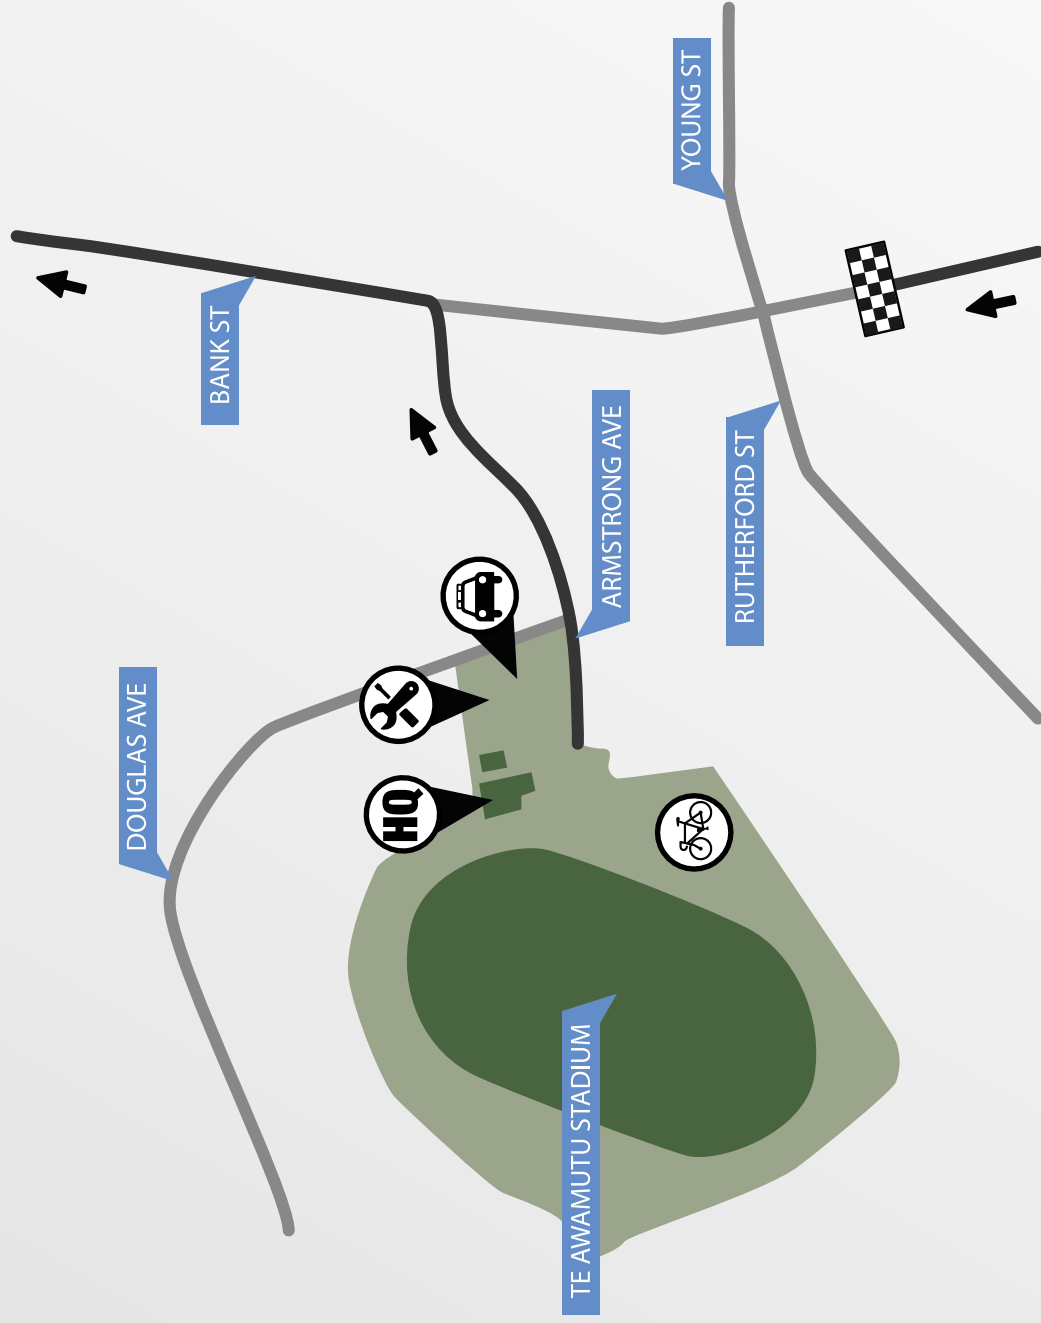

Please Note: All roads are open, please take care at all times and stay on the left hand side of the road. Parking – Please see map on page 8)

COURSE DETAILS

THERE ARE 2 EVENTS FOR ROUND 2 - A ROAD RACE FOLLOWED BY A TRACK EVENT

START TIMES

FIRST HEAT 1:00pm

Start / Finish: Te Awamutu Stadium

*Start: Te Awamutu Stadium
Finish: Bank Street*

ROUTE

ROAD RACE - ALL CATEGORIES

- 0km START - The Stadium - Armstrong Avenue
- 0.1km TURN LEFT onto Bank Street
- 0.6km TURN LEFT Vaile Street
- 0.7km TURN LEFT onto Teasdale Street
- 1.3km TURN RIGHT onto Downes Street
- 1.5km TURN LEFT onto Rewi Street
- 2.9km Becomes Frontier Road
- 11.7km Becomes Crozier Street
- 12.1km TURN LEFT onto McClure Street
- 13.6km Becomes SH39 (Ormsby Road)
- 26.1km Becomes Kawhia Road
- 28.1km TURN LEFT onto Te Kawa Road
- 31.9km TURN LEFT onto Pokuru Road
- 45.8km Becomes Puniu Road
- 46.2km Becomes Bank Street
- 46.6km **FINISH**

TEAM CHAMPIONSHIP 20/21 - RACE 2 - TE AWAMUTU

ROAD RACE START/FINISH AREA

KEY

— Race Course

— Non-Course Roads

☑ Finish Line

➔ Direction of course

🏠 Race HQ